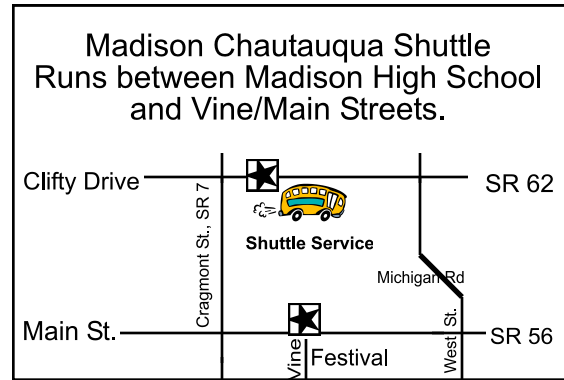

Sept 25 - 26, 2010 Madison Chautauqua Show Map

No Pets

Main Street

Shuttle Stop

Main Street

Plum Street

Through Traffic but No Parking on Mill Street

High School Booths

Through Traffic but No Parking on Mill Street

Through Traffic!
No Visitor Vehicle Beyond This Gate
Handicap Parking Only Just Inside Gate

630 639 638 617 616 615 614 613 612 611 610 609 608 607 605 604 602 601

727 728 726 725 724 723 722 721 720 719 718
802 803 805 806 807 808 809 810 811 812
814 815 816 817 818
820 821 822 823 824
826 827 828 829

930 929 928 927 926 925 924 923 922 921 920
918 917 916 915 914 913 912 911 910 909 908 907 906 905 904

"NO" PARKING
BEYOND THIS BARRICADE
Exhibitor Parking Along Riverfront
No Visitor Vehicle Beyond This Gate

<<<< River Front Food Fest >>>>

Kid's Korner Activities