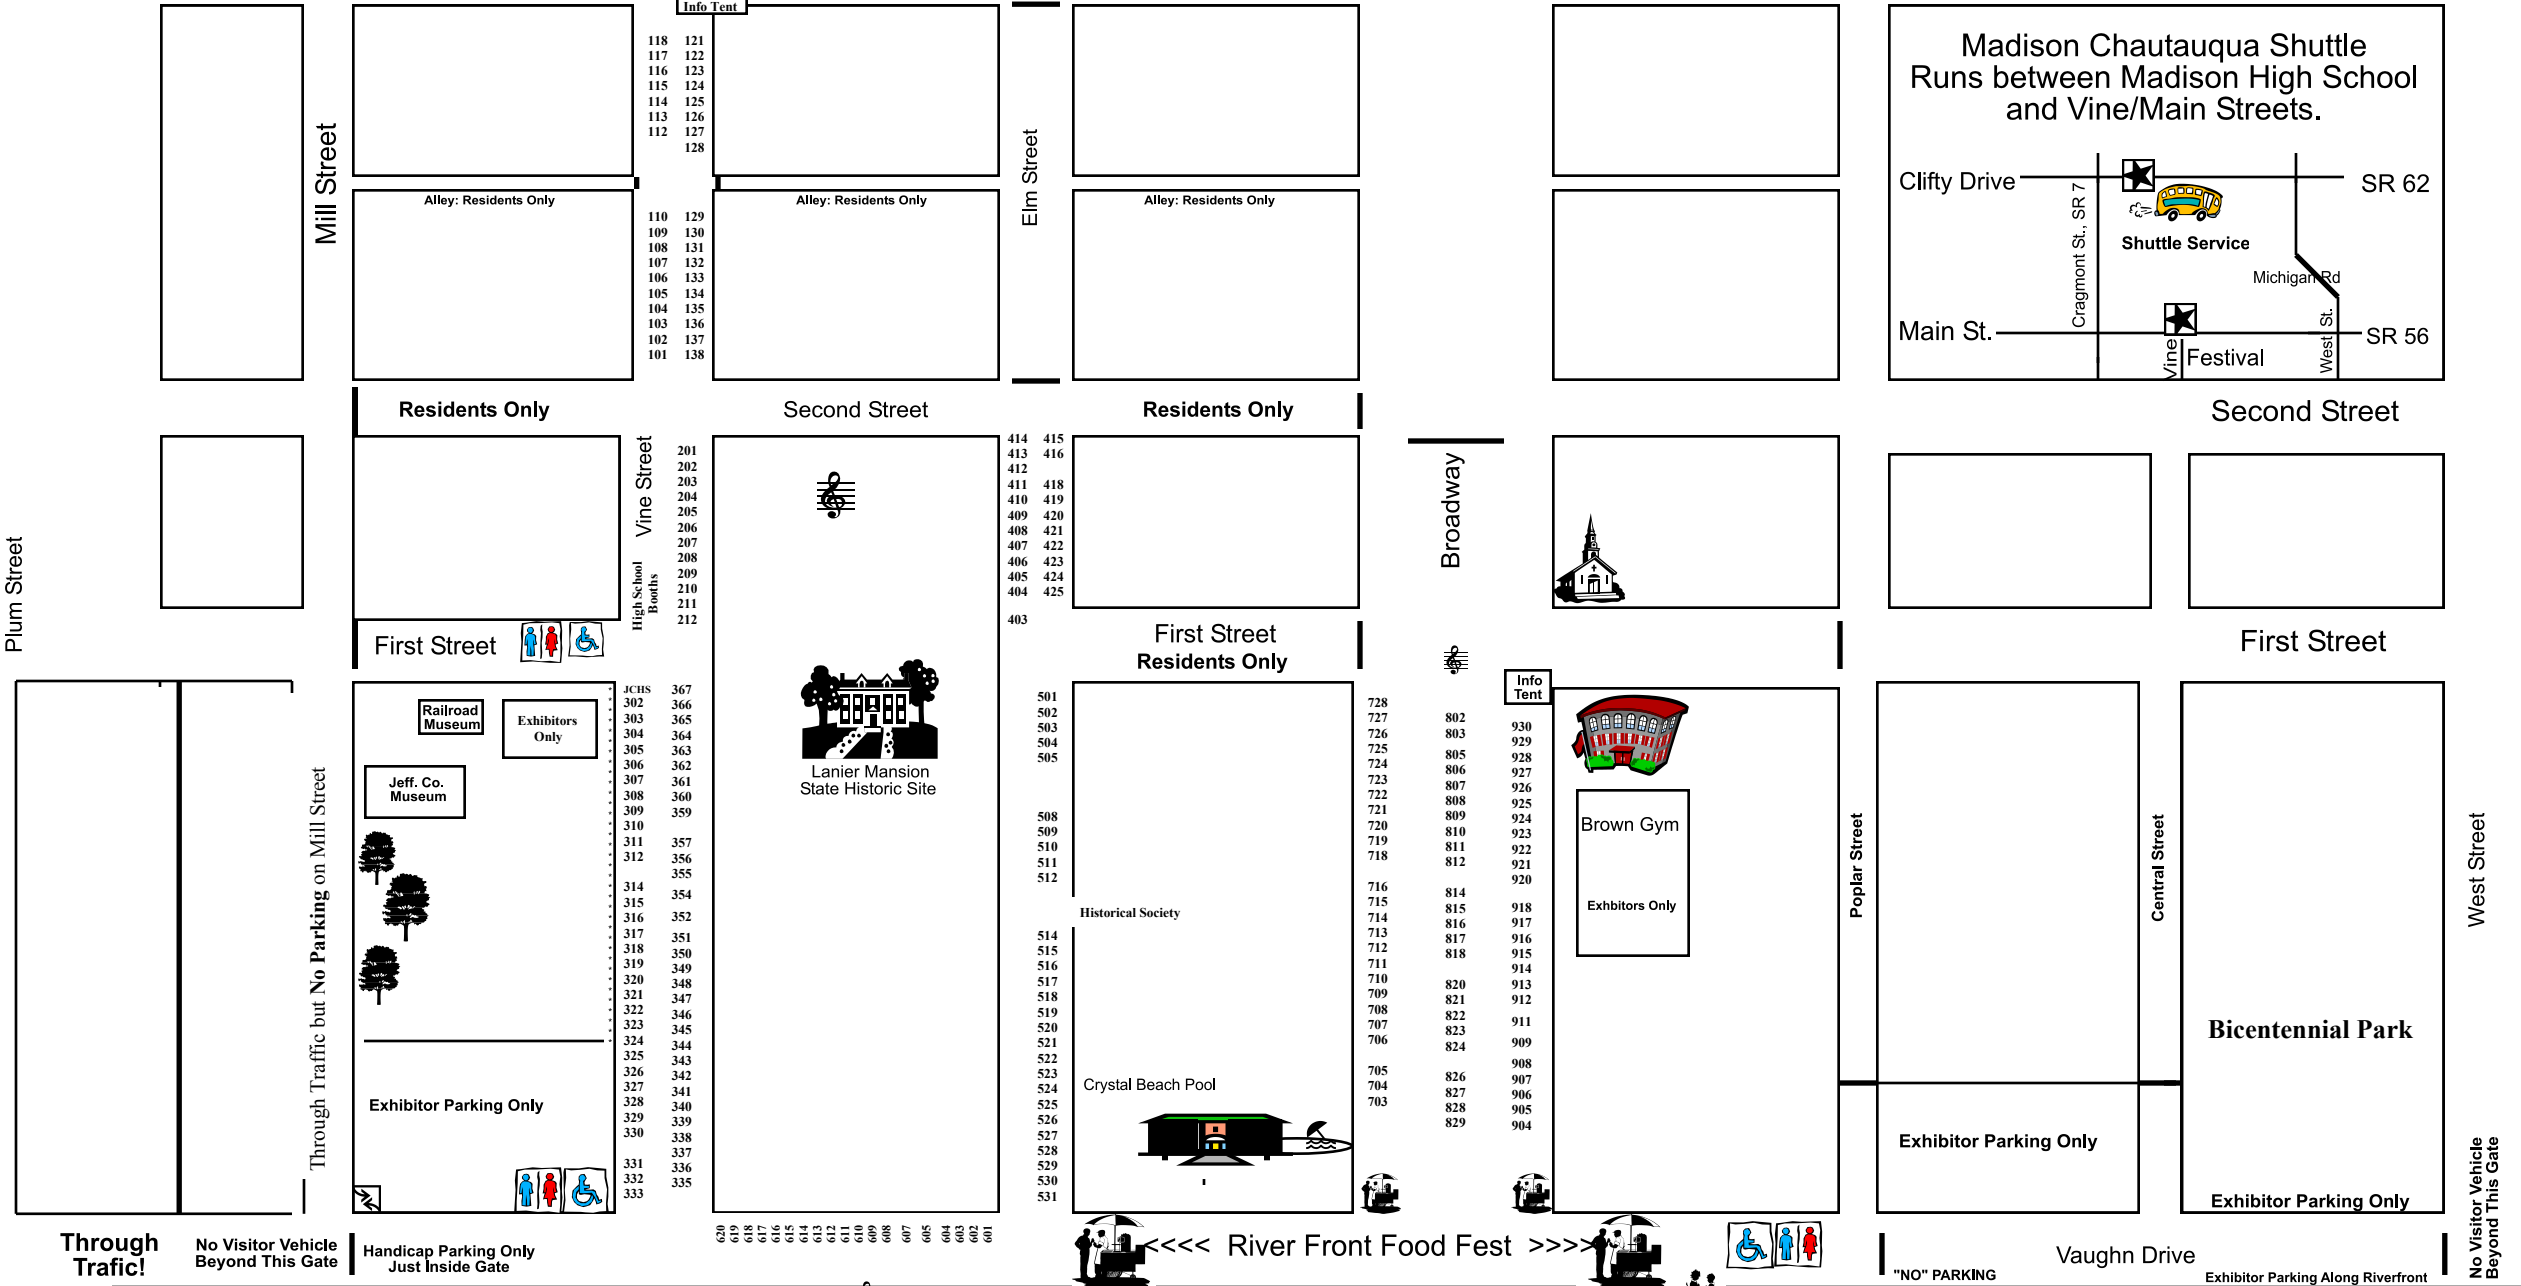

Sept 25 - 26, 2010 Madison Chautauqua Show Map

No Pets

Main Street

Shuttle Stop

Main Street

Plum Street

Through Traffic but No Parking on Mill Street

High School Booths

Through Traffic but No Parking on Mill Street

Through Traffic!
No Visitor Vehicle Beyond This Gate
Handicap Parking Only Just Inside Gate

630 639 638 617 616 615 614 613 612 611 610 609 608 607 605 604 602 601

727 728 726 725 724 723 722 721 720 719 718
802 803 805 806 807 808 809 810 811 812
814 815 816 817 818
820 821 822 823 824
826 827 828 829

930 929 928 927 926 925 924 923 922 921 920
918 917 916 915 914 913 912 911 910 909 908 907 906 905 904

"NO" PARKING
BEYOND THIS BARRICADE
Exhibitor Parking Along Riverfront
No Visitor Vehicle Beyond This Gate

<<<< River Front Food Fest >>>>

Kid's Korner Activities